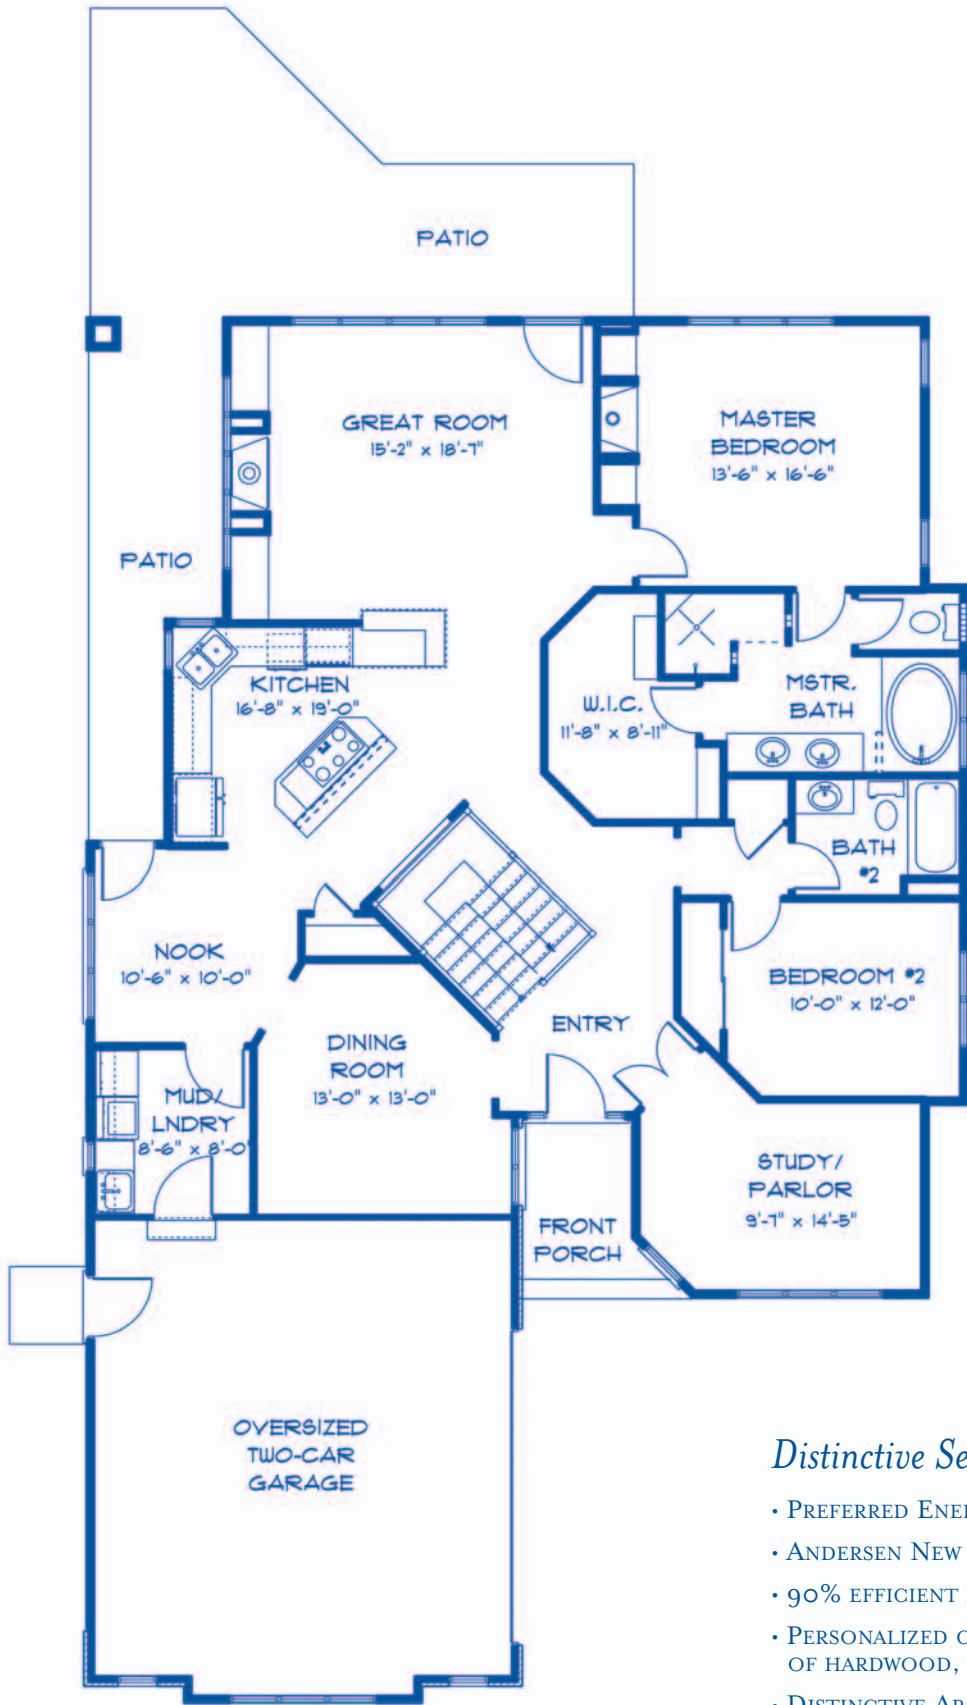

MERLOT

MERLOT

Similar to a fine wine, THE MERLOT from Colorado Custom Homes gets better with time. Outstanding spaces for your retreat afford you privacy in the master bedroom. You'll be able to entertain and work in the comfort of your home as you enjoy the ability to personalize your home. And, with the ability to adapt your lower level into finished living area you will be able to enhance your lifestyle.

COLORADO
CUSTOM HOMES

1204 WEST ASH ST • STE I
WINDSOR, CO 80550

PH: 970.674.0200
FAX: 970.674.0402

www.cocustomhomes.com
A division of TschetCo Inc.

MERLOT

Square Footage:

- MAIN LEVEL: 1,928 sq ft
- LOWER LEVEL: 1,911 sq ft (unfinished)
66 sq ft (finished)

Specification subject to change without notice. Please see our Standard Features insert for a complete list of features. Square footage is approximate.